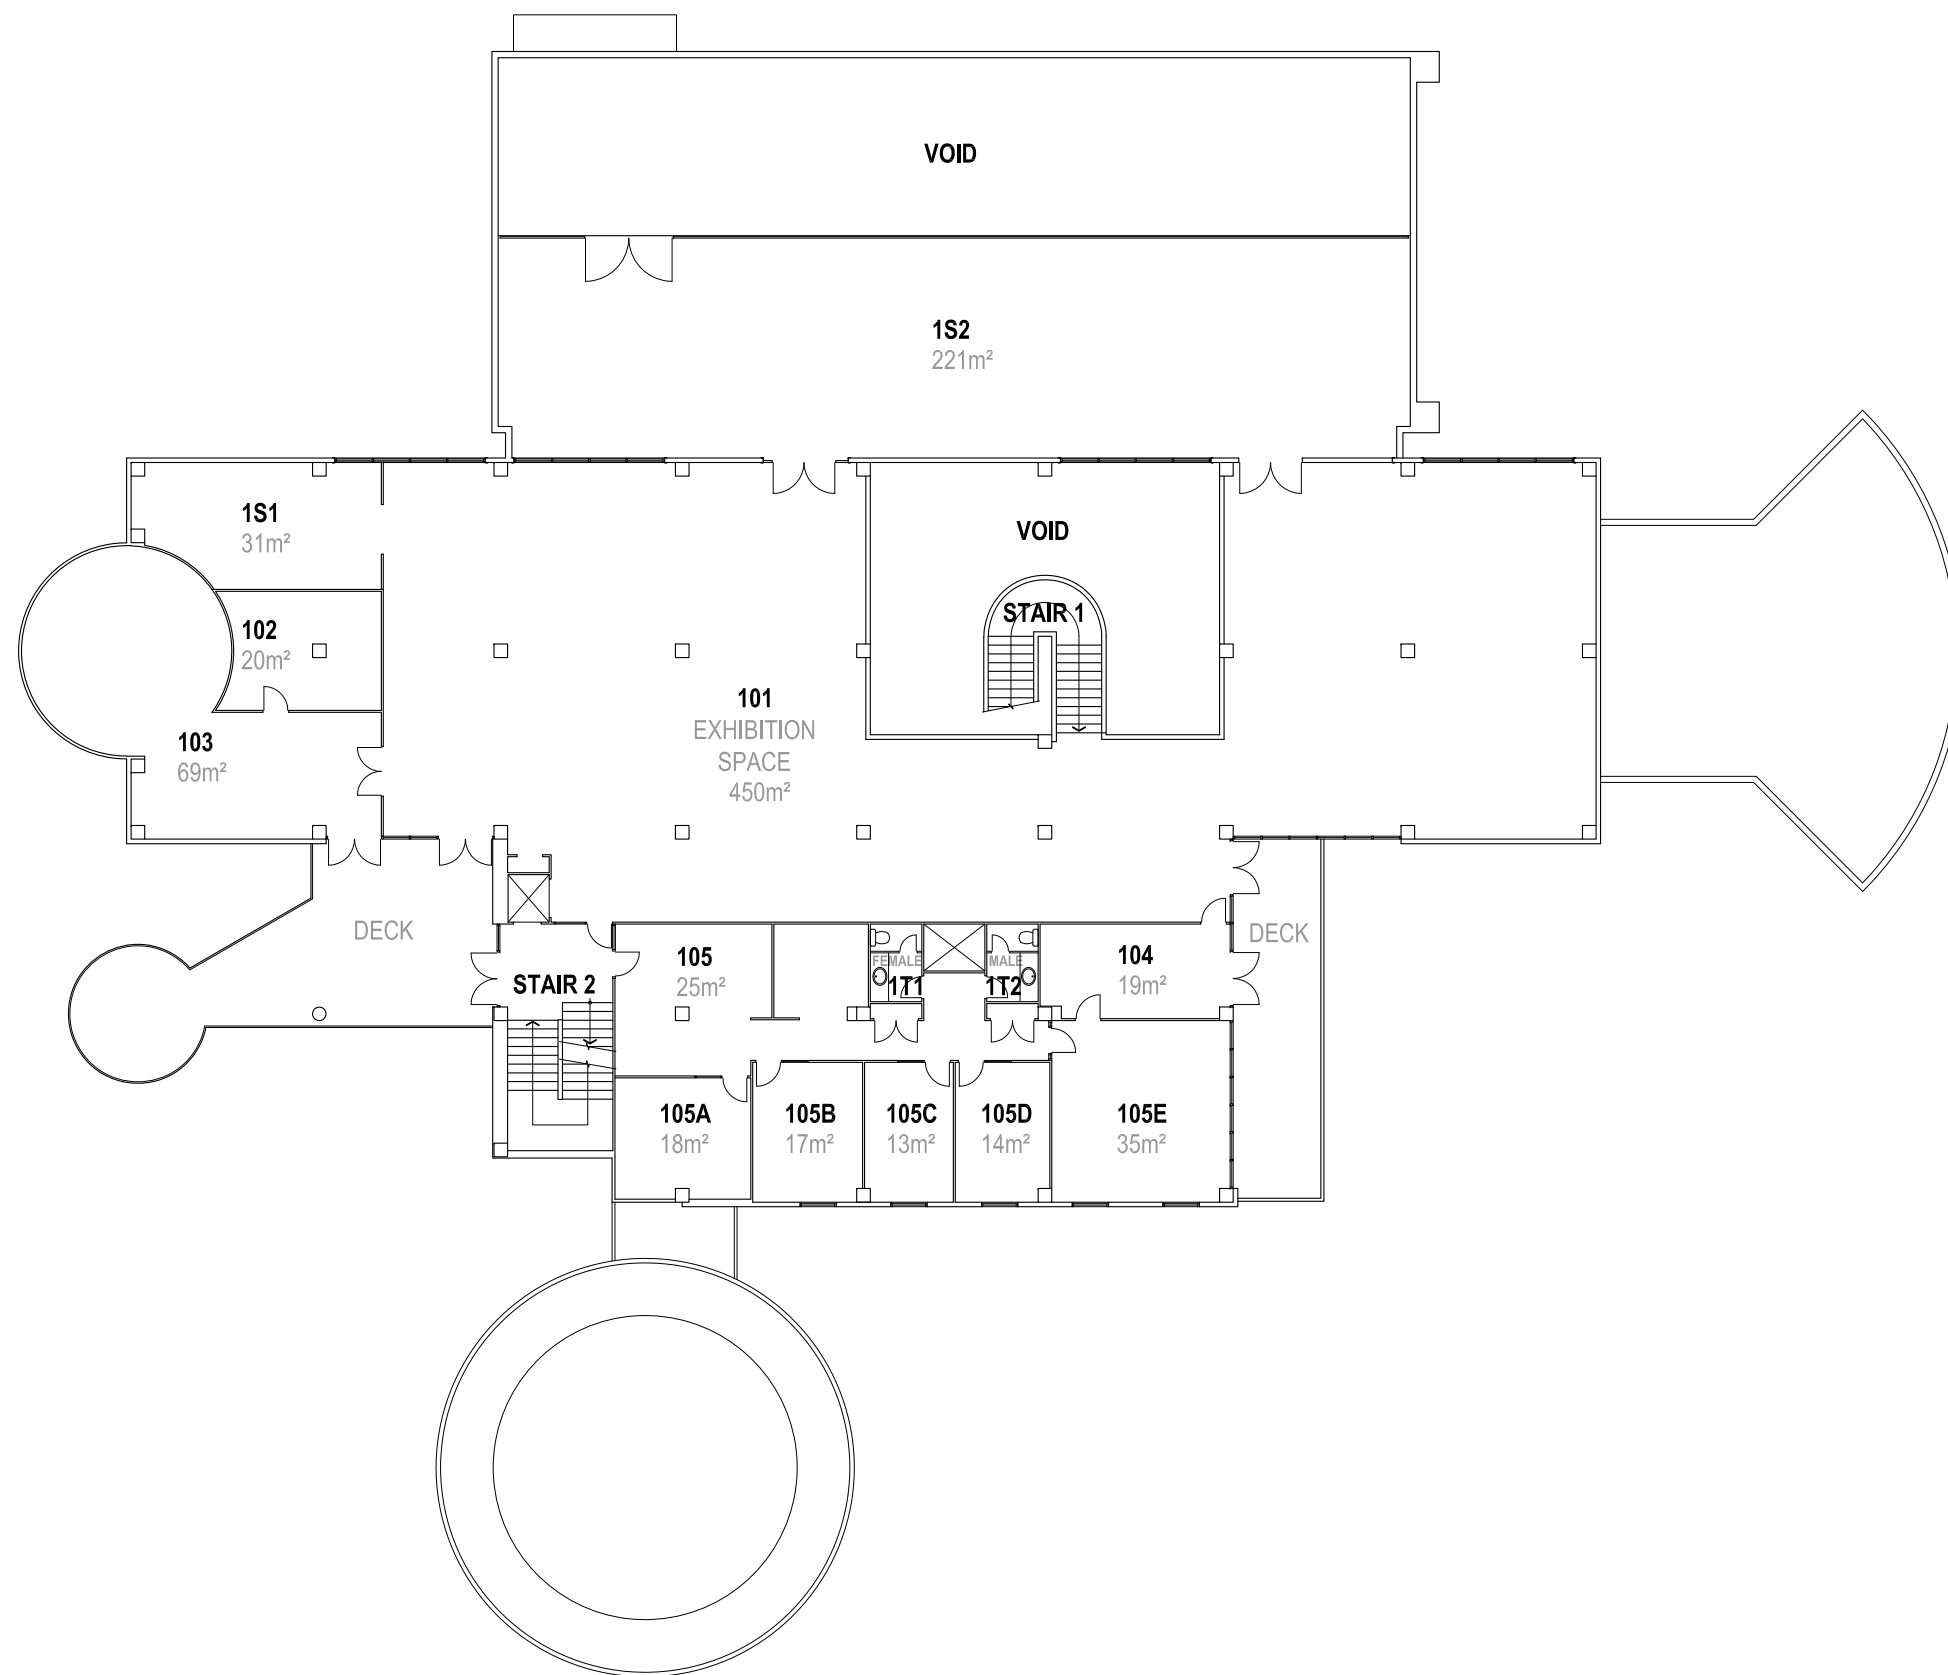

Gross Floor Area = 1548m²
 Total Room Area = 1523m²
 Occupiable Floor Area = 1175m²

**/INNOVATION
 CAMPUS**

FACILITIES MANAGEMENT DIVISION
 NORTHFIELDS AVENUE, WOLLONGONG NSW 2522
 Ph. (02) 4221 3555 www.uow.edu.au

SCIENCE CENTRE

BUILDING 200 - GROUND FLOOR

Issued: June 2017 **A3**
 Drawing Number **Bldg 200-1**

Gross Floor Area = 1405m²
 Total Room Area = 1095m²
 Occupiable Floor Area = 925m²

**/INNOVATION
 CAMPUS**